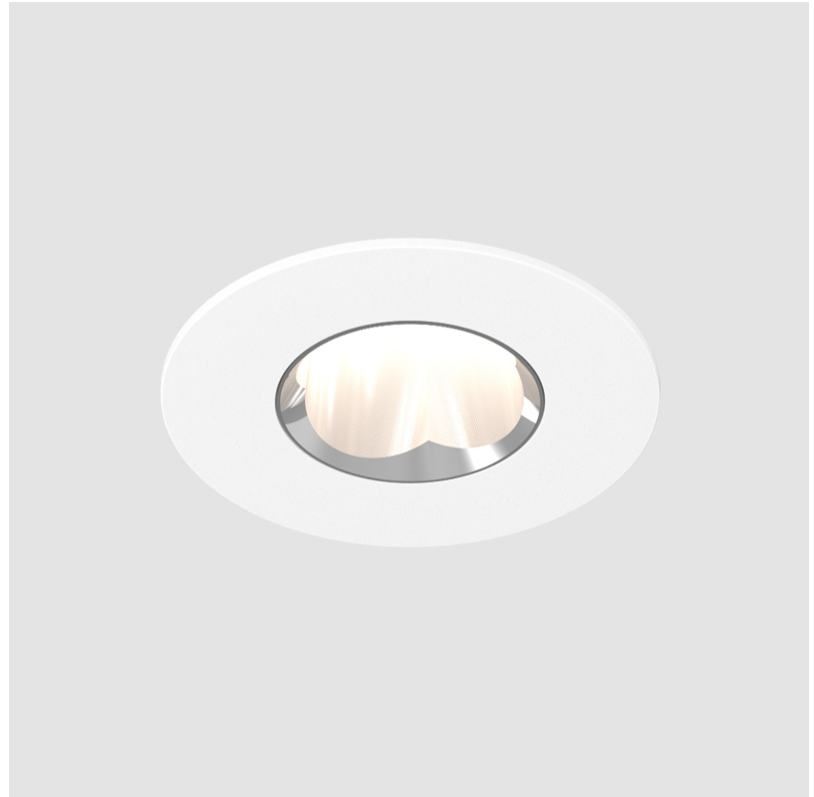

Series: Oiko Pro Round
Subseries: Oiko Pro Round Fixed
Partner: Prolicht
Division: Architectural
Installation: Recessed
Product Type: Downlight
Mounting Location: Ceiling
Light Distribution: Direct

PHYSICAL

Aperture Sizes - Downlights: 1"
Shape: Round
Diameter (mm): 75
Diameter (in): 2 ¹⁵/₁₆
Height (mm): 65
Height (in): 2 ⁹/₁₆
Ceiling Thickness (mm): 1 - 25
Ceiling Thickness (in): 1/16 - 1 3/16
Min. Recessing Depth (mm): 70
Min. Recessing Depth (in): 2 ³/₄
Diffuser: Lens Pack - Spread Lens / Linear Spread Lens / Honeycomb Louver
Fixture Finish: SSR / BKV / CWI / CRY / HAB / UFT / ITA / RUA / FTG / MYG / LOD / PUS / FRO / FUP / KIA / POP / BLS / SPG / MEY / GOH / CHC / COM / ABZ / JAG / OBR / MOS / ROR
Fixture Material: Aluminum Die Cast
Cut-out Measurements: 68mm / 2 11/16" Diameter

ELECTRICAL

Lamp Type: LED (Zhaga Standard)
Input Wattage (W): 14
Total Output Wattage (W): 12.7
Dimming: Dali Dimming
Driver Included: No
Driver Location: Recessed Housing
Driver Type: Constant Current - Universal (120Vac only for DALI driver)
Driver Class: Class 2
Input Voltage (V): 120 - 277
Constant Current (MA): 700

LED

Color Temperature (°K): 2700-6500 Tunable White
Max. Delivered Lumen (lm): 1129
Nominal Lumen (lm): 1460
CRI: >93 CRI
Lamp Life (hrs): 50000
Special LEDs offerings: Tunable White

OPTICAL

Reflector°: 36
Adjustability: Fixed

RATINGS AND CERTIFICATIONS

Certified By: Certified for North American Standards
IP rating: IP20