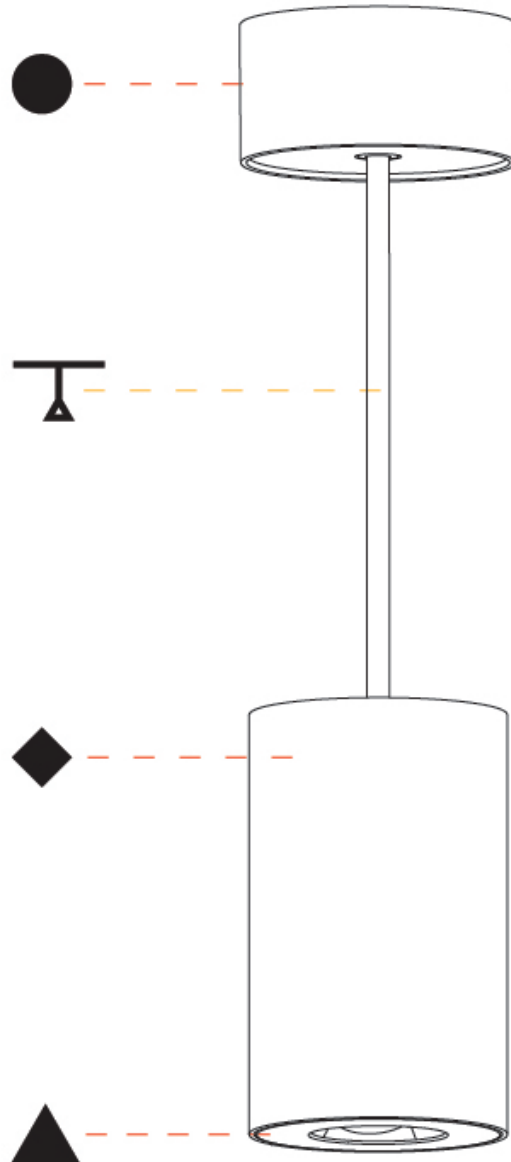

OIKO PRO ROUND SUSPENSION

A300395-

PROJECT
TYPE
SPECIFIER
QUANTITY
DATE

A