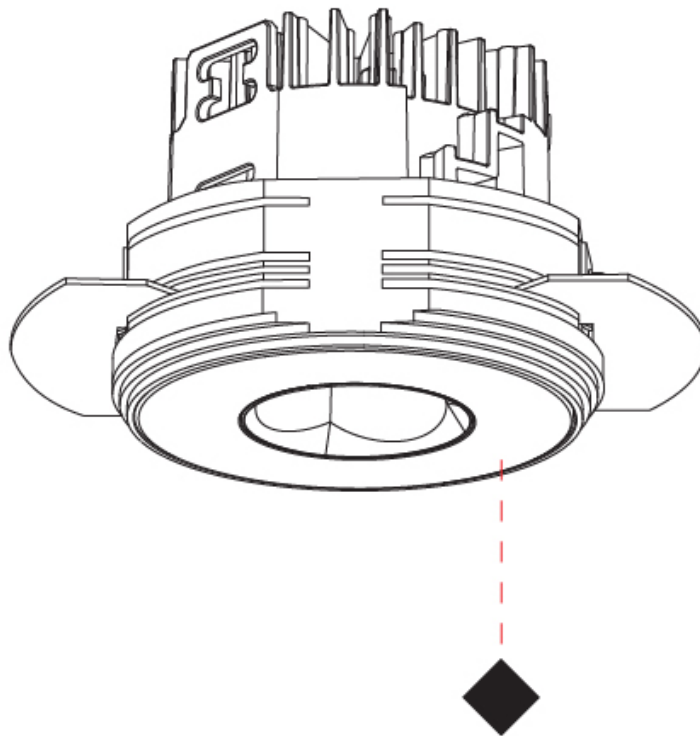

OIKO PRO ROUND FIXED TRIMLESS

A35881-

PROJECT	_____
TYPE	_____
SPECIFIER	_____
QUANTITY	_____
DATE	_____

A