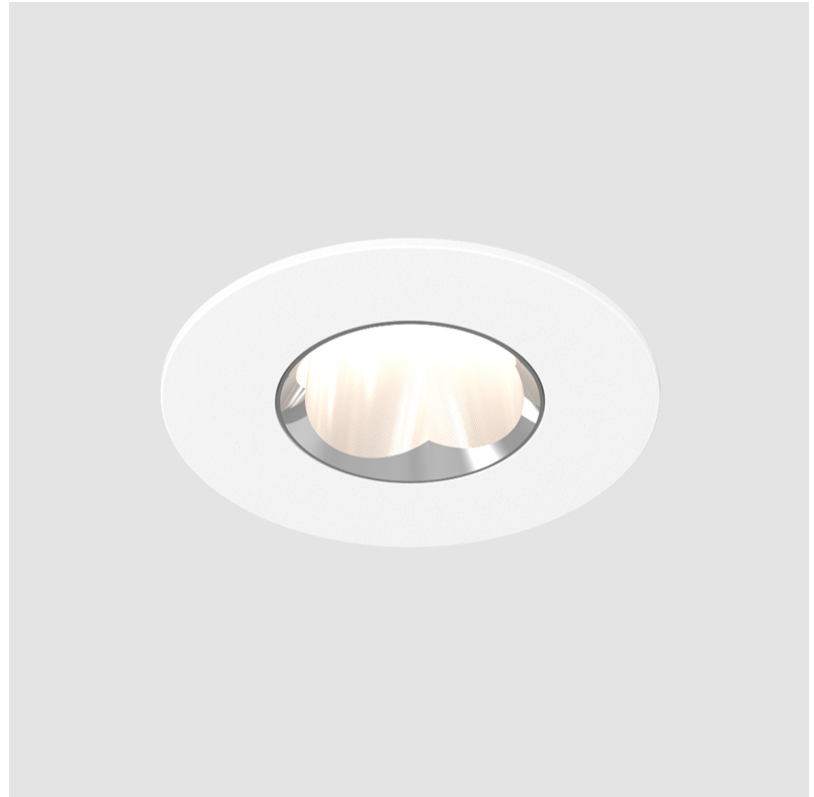

Series: Oiko Pro Round
Subseries: Oiko Pro Round Fixed
Partner: Prolicht
Division: Architectural
Installation: Recessed
Product Type: Downlight
Mounting Location: Ceiling
Light Distribution: Direct

PHYSICAL

Aperture Sizes - Downlights: 1"
Shape: Round
Diameter (mm): 75
Diameter (in): 2 ¹⁵/₁₆"
Height (mm): 51
Height (in): 2
Ceiling Thickness (mm): 1 - 25
Ceiling Thickness (in): 1/16 - 1 3/16
Min. Recessing Depth (mm): 55
Min. Recessing Depth (in): 2 ³/₁₆"
Diffuser: Lens Pack - Spread Lens / Linear Spread Lens / Honeycomb Louver
Fixture Finish: SSR / BKV / CWI / CRY / HAB / UFT / ITA / RUA / FTG / MYG / LOD / PUS / FRO / FUP / KIA / POP / BLS / SPG / MEY / GOH / CHC / COM / ABZ / JAG / OBR / MOS / ROR
Fixture Material: Aluminum Die Cast
Cut-out Measurements: 68mm / 2 11/16" Diameter

ELECTRICAL

Lamp Type: LED (Zhaga Standard)
Input Wattage (W): 14
Total Output Wattage (W): 12.7
Dimming: Dali Dimming
Driver Included: No
Driver Location: Recessed Housing
Driver Type: Constant Current - Universal (120Vac only for DALI driver)
Driver Class: Class 2
Input Voltage (V): 120 - 277
Constant Current (MA): 700

LED

Color Temperature (°K): 2700-6500 Tunable White
Max. Delivered Lumen (lm): 1240
Nominal Lumen (lm): 1460
CRI: >93 CRI
Lamp Life (hrs): 50000
Special LEDs offerings: Tunable White

OPTICAL

Reflector: 52
Adjustability: Fixed

RATINGS AND CERTIFICATIONS

Certified By: Certified for North American Standards
IP rating: IP20