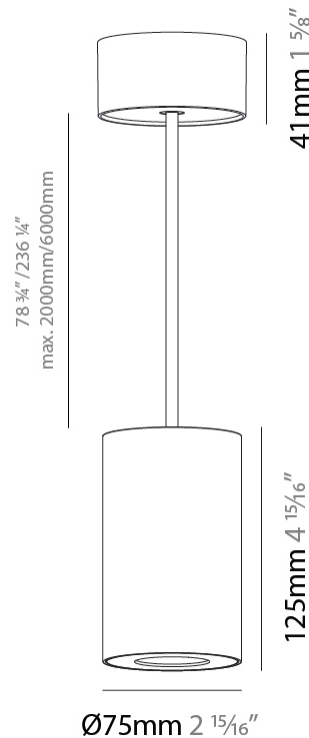

GENERAL

Series: Oiko Pro Round
Partner: Prolicht
Division: Architectural
Installation: Suspension
Product Type: Pendant
Mounting Location: Ceiling
Light Distribution: Direct

PHYSICAL

Shape: Cylinder
Diameter (mm): 75
Diameter (in): 2 ¹⁵/₁₆
Height (mm): 125
Height (in): 4 ¹⁵/₁₆
Weight (kg): 0.81
Fixture Finish: [SSR / BKV / CWI / CRY / HAB / UFT / ITA / RUA / FTG / MYG / LOD / PUS / FRO / FUP / KIA / POP / BLS / SPG / MEY / GOH / CHC / COM / ABZ / JAG / OBR / MOS / ROR](#)
Fixture Material: Metal
Cable Details: 2000mm / 6000mm Cable - Options : Transparent, Black, White, Red, Orange

ELECTRICAL

Lamp Type: LED (Zhaga Standard)
Input Wattage (W): 13.7
Dimming: [Tri-Mode (Non-Dimming and Phase Dimming (120Vac only) and 0-10V Dimming)](#)
Driver Included: No
Driver Location: Remote
Driver Type: Constant Current - Universal
Driver Class: Class 2
Input Voltage (V): 120 - 277
Constant Current (MA): 350

LED

Color Temperature (°K): [2700 / 3000 / 3500 / 4000](#)
Max. Delivered Lumen (lm): [954 / 1028 / 1088 / 1091](#)
Nominal Lumen (lm): [1246 / 1342 / 1396 / 1424](#)
CRI: >90 CRI
Lamp Life (hrs): 50000

OPTICAL

Reflector°: 14
Adjustability: Fixed

RATINGS AND CERTIFICATIONS

Certified By: Certified for North American Standards
IP rating: IP20