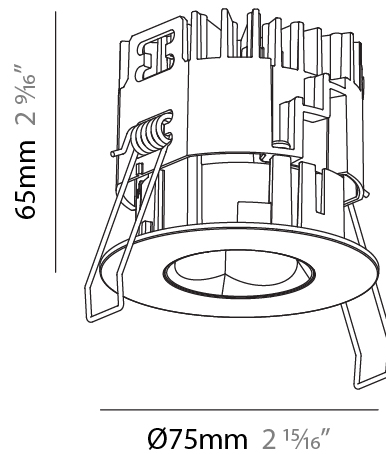

Series: Oiko Pro Round
Subseries: Oiko Pro Round Fixed
Partner: Prolicht
Division: Architectural
Installation: Recessed
Product Type: Downlight
Mounting Location: Ceiling
Light Distribution: Direct

PHYSICAL

Aperture Sizes - Downlights: 1"
Shape: Round
Diameter (mm): 75
Diameter (in): 2 ¹⁵/₁₆
Height (mm): 65
Height (in): 2 ⁹/₁₆
Ceiling Thickness (mm): 1 - 25
Ceiling Thickness (in): 1/16 - 1 3/16
Min. Recessing Depth (mm): 70
Min. Recessing Depth (in): 2 ³/₄
Diffuser: Lens Pack - Spread Lens / Linear Spread Lens / Honeycomb Louver
Fixture Finish: SSR / BKV / CWI / CRY / HAB / UFT / ITA / RUA / FTG / MYG / LOD / PUS / FRO / FUP / KIA / POP / BLS / SPG / MEY / GOH / CHC / COM / ABZ / JAG / OBR / MOS / ROR
Fixture Material: Aluminum Die Cast
Cut-out Measurements: 68mm / 2 11/16" Diameter

ELECTRICAL

Lamp Type: LED (Zhaga Standard)
Input Wattage (W): 14
Total Output Wattage (W): 12.7
Dimming: Dali Dimming
Driver Included: No
Driver Location: Recessed Housing
Driver Type: Constant Current - Universal (120Vac only for DALI driver)
Driver Class: Class 2
Input Voltage (V): 120 - 277
Constant Current (MA): 700

LED

Color Temperature (°K): 2700-6500 Tunable White
Max. Delivered Lumen (lm): 1129
Nominal Lumen (lm): 1460
CRI: >93 CRI
Lamp Life (hrs): 50000
Special LEDs offerings: Tunable White

OPTICAL

Reflector°: 36
Adjustability: Fixed

RATINGS AND CERTIFICATIONS

Certified By: Certified for North American Standards
IP rating: IP20